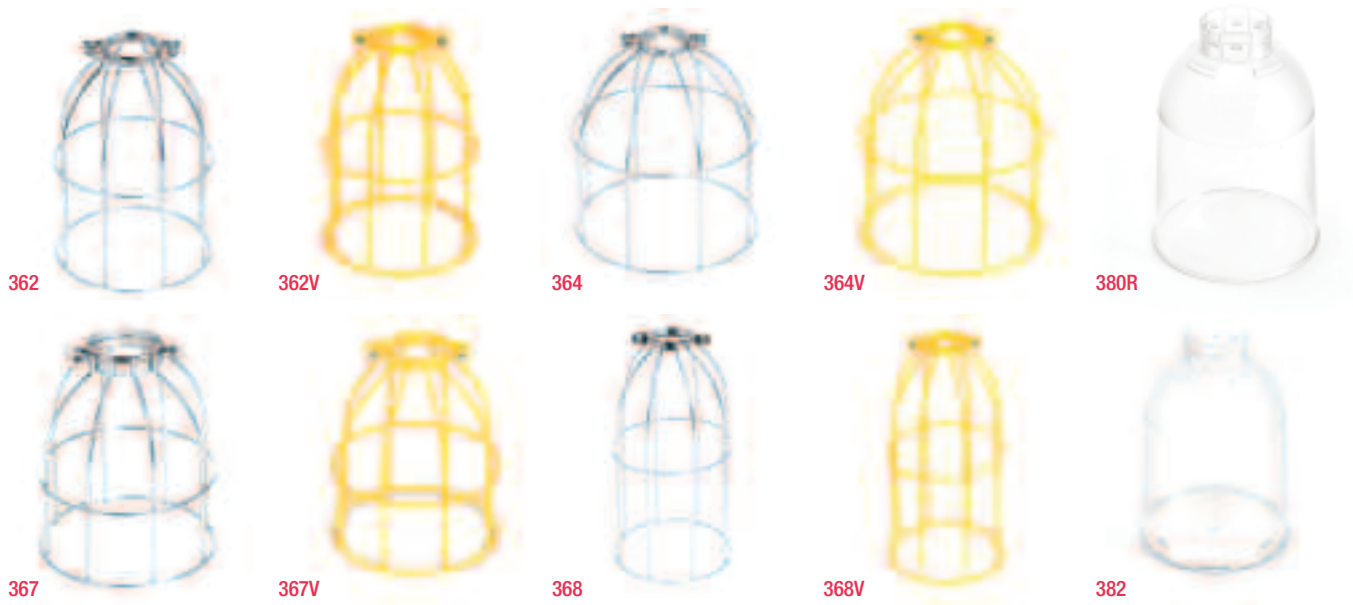

PORTABLE LIGHTING

GUARDS Commercial Duty, Incandescent, Temporary Lighting — 5000 Series and Assembled

Complete guard family for use with 5000 Series Safety Yellow® Stringlights or assembled Stringlight sockets (see page 38) that feature 1½" diameter necks.

Safety Yellow® Stringlight Guards

PART NO.	DESCRIPTION	VINYL COATED	LAMP TYPE
362	METAL WIRE GUARD		A23
362V	METAL WIRE GUARD	●	A23
364	METAL WIRE GUARD		PAR38, R40
364V	METAL WIRE GUARD	●	PAR38, R40
367	METAL WIRE GUARD		A19, A21
367V	METAL WIRE GUARD	●	A19, A21
368	METAL WIRE GUARD		PS25, PS30
368V	METAL WIRE GUARD	●	PS25, PS30
380R	CLEAR POLYCARBONATE GUARD		A19, A21
382	CLEAR POLYCARBONATE GUARD WITH BOTTOM COVER		A19, A21

MOST WOODHEAD PRODUCTS HAVE U.L. AND/OR CSA APPROVALS.
FOR A LISTING OF APPROVALS BY PART NUMBER, SEE PAGES 262-269.